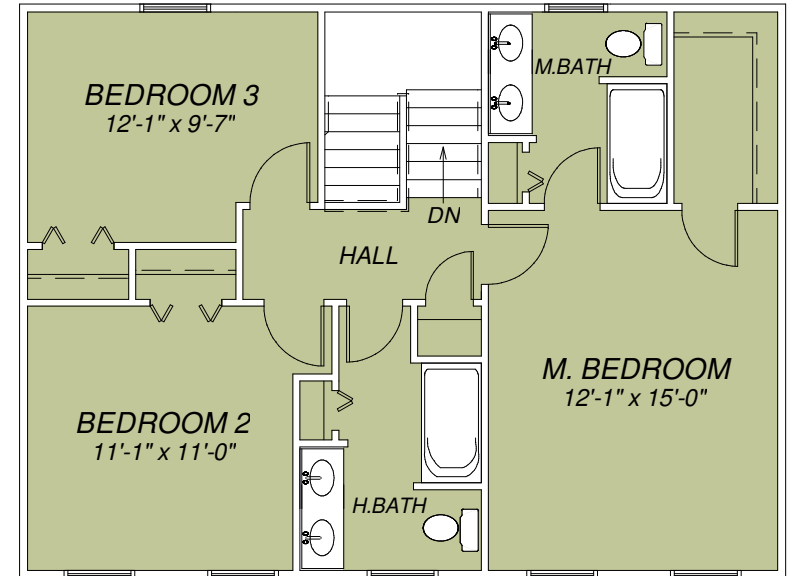

# THE RICHMOND

*This quality crafted two story features 1,536 square feet of luxurious living space. Three bedrooms, formal dining room, eat-in kitchen, two and 1/2 baths, luxurious master bedroom suite with spacious walk-in closet, full basement and two car garage.*

**FIRST FLOOR**

**SECOND FLOOR**

ALTHOUGH ALL ILLUSTRATIONS AND SPECIFICATIONS ARE BELIEVED TO BE CORRECT AT THE TIME OF PUBLICATION, ACCURACY CANNOT BE GUARANTEED. THE RIGHT IS RESERVED TO MAKE CHANGES WITHOUT NOTICE OR OBLIGATION. ROOM SIZES SHOWN ARE APPROXIMATE. UTILITY LOCATIONS AND BASEMENT WINDOWS MAY VARY. SOME FEATURES SHOWN MAY BE OPTIONAL AND NOT INCLUDED IN PRICING. SEE SALES PERSON FOR DETAILS.