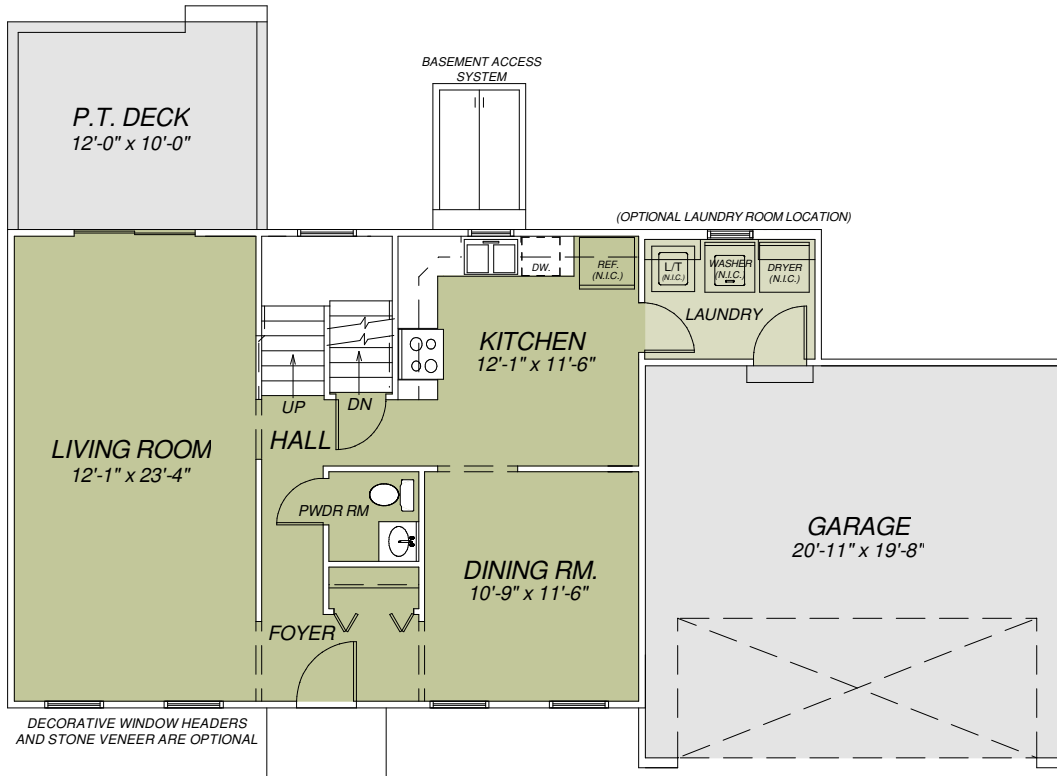

# THE RICHMOND

*This quality crafted two story features 1,536 square feet of luxurious living space. Three bedrooms, formal dining room, eat-in kitchen, two and 1/2 baths, luxurious master bedroom suite with spacious walk-in closet, full basement and two car garage.*

**FIRST FLOOR**

**SECOND FLOOR**

ALTHOUGH ALL ILLUSTRATIONS AND SPECIFICATIONS ARE BELIEVED TO BE CORRECT AT THE TIME OF PUBLICATION, ACCURACY CANNOT BE GUARANTEED. THE RIGHT IS RESERVED TO MAKE CHANGES WITHOUT NOTICE OR OBLIGATION. ROOM SIZES SHOWN ARE APPROXIMATE. UTILITY LOCATIONS AND BASEMENT WINDOWS MAY VARY. SOME FEATURES SHOWN MAY BE OPTIONAL AND NOT INCLUDED IN PRICING. SEE SALES PERSON FOR DETAILS.