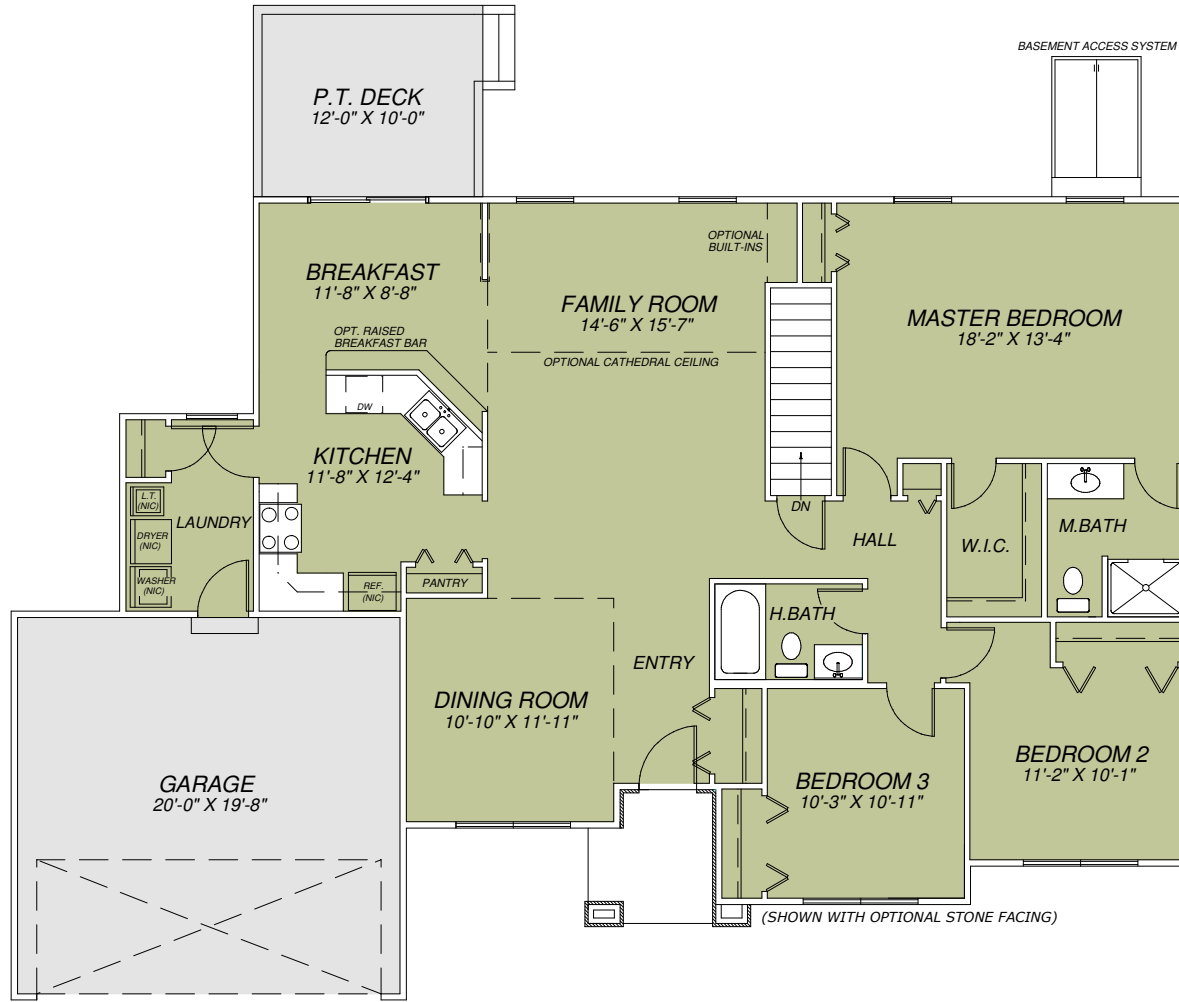

LEXINGTON

The Lexington features over 1,600 square feet of luxurious "one level" living space and includes three spacious bedrooms, two full baths, gourmet kitchen, breakfast area and formal dining room. Laundry room, full basement and two car garage are also included.