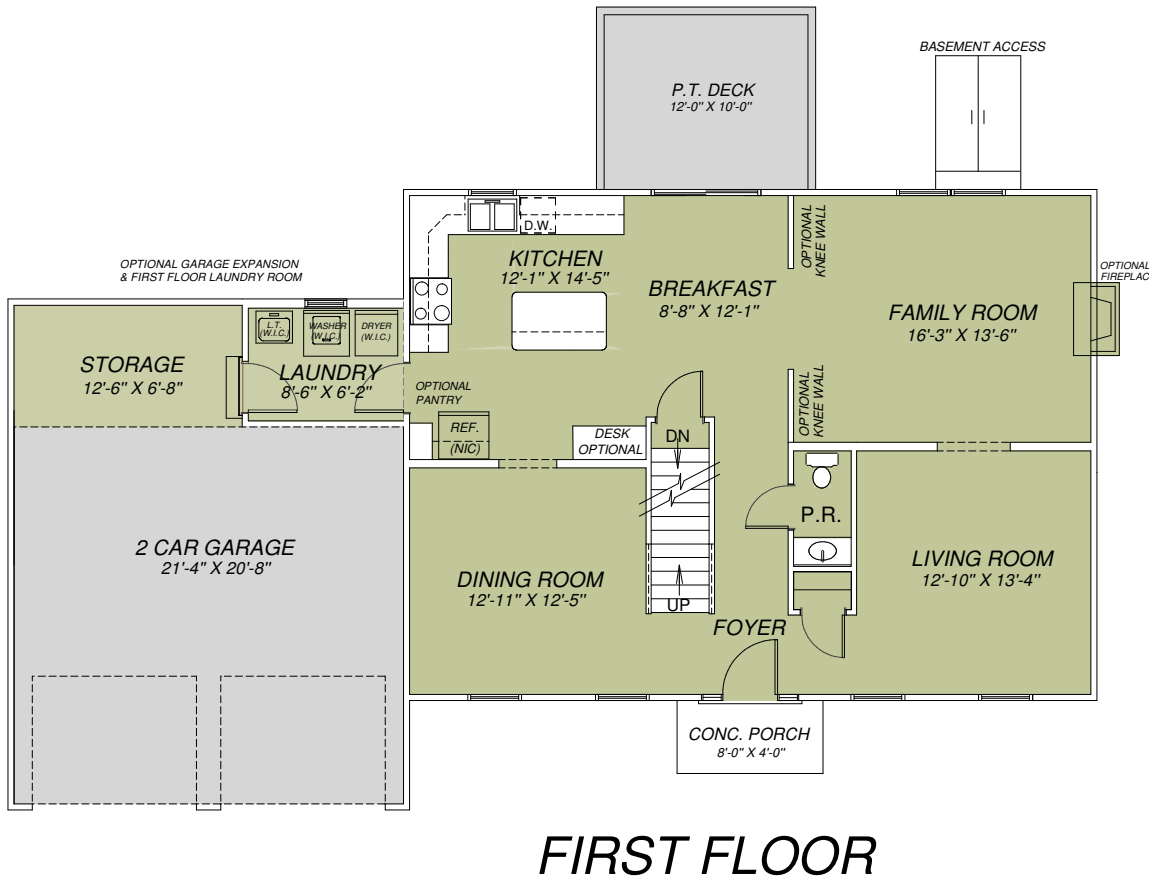

# THE JEFFERSON

*This quality crafted two story features 2,128 square feet of luxurious living space. Four bedrooms, two and 1/2 baths. Formal living and dining rooms. A generously sized family room. Kitchen with island and breakfast area with sliding glass door to deck. A basement access door and two car front entry garage are also included.*