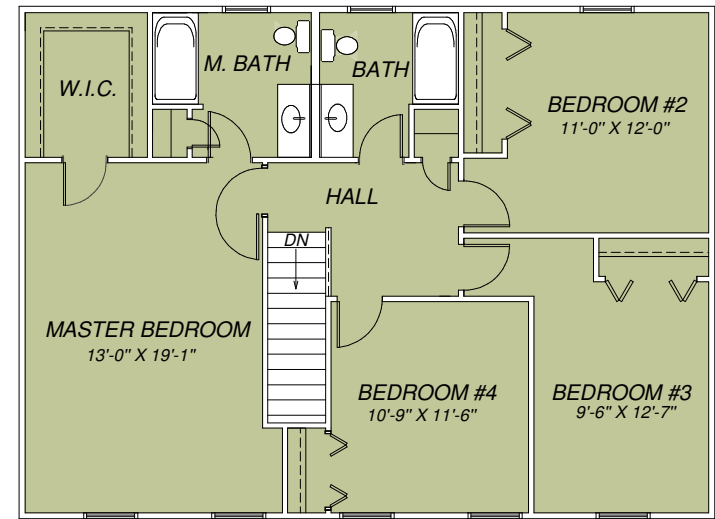

# THE JEFFERSON

*This quality crafted two story features 2,128 square feet of luxurious living space. Four bedrooms, two and 1/2 baths. Formal living and dining rooms. A generously sized family room. Kitchen with island and breakfast area with sliding glass door to deck. A basement access door and two car front entry garage are also included.*