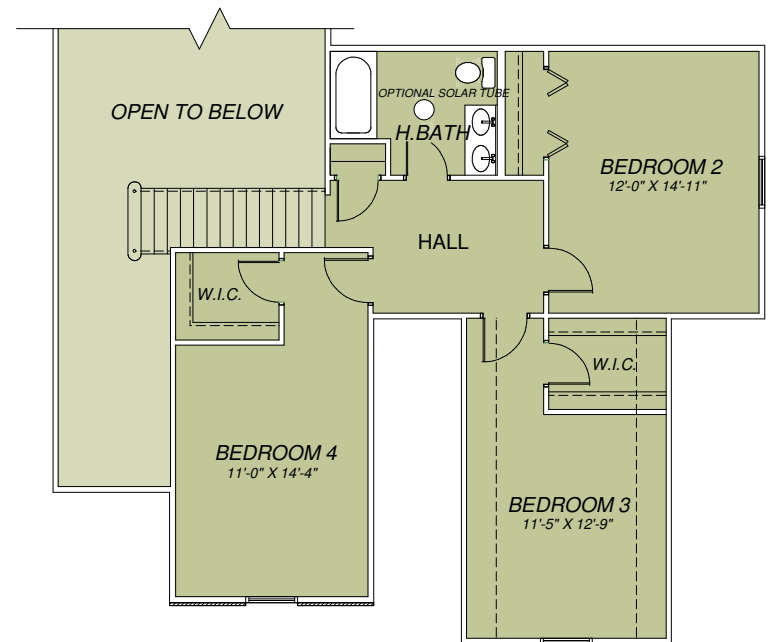

THE BEL AIR

This quality crafted two story home features 2,670 square feet of luxurious living space and includes a first floor master bedroom. Three additional bedrooms, two and one-half baths, and a full basement are also included. A formal dining room, living room/den, a gourmet kitchen, spacious breakfast area and family room, and a covered front porch area also featured.

FIRST FLOOR

SECOND FLOOR

ALTHOUGH ALL ILLUSTRATIONS AND SPECIFICATIONS ARE BELIEVED TO BE CORRECT AT THE TIME OF PUBLICATION, ACCURACY CANNOT BE GUARANTEED. THE RIGHT IS RESERVED TO MAKE CHANGES WITHOUT NOTICE OR OBLIGATION. ROOM SIZES SHOWN ARE APPROXIMATE. UTILITY LOCATIONS AND BASEMENT WINDOWS MAY VARY. SOME FEATURES SHOWN MAY BE OPTIONAL AND NOT INCLUDED IN PRICING. SEE SALES PERSON FOR DETAILS.