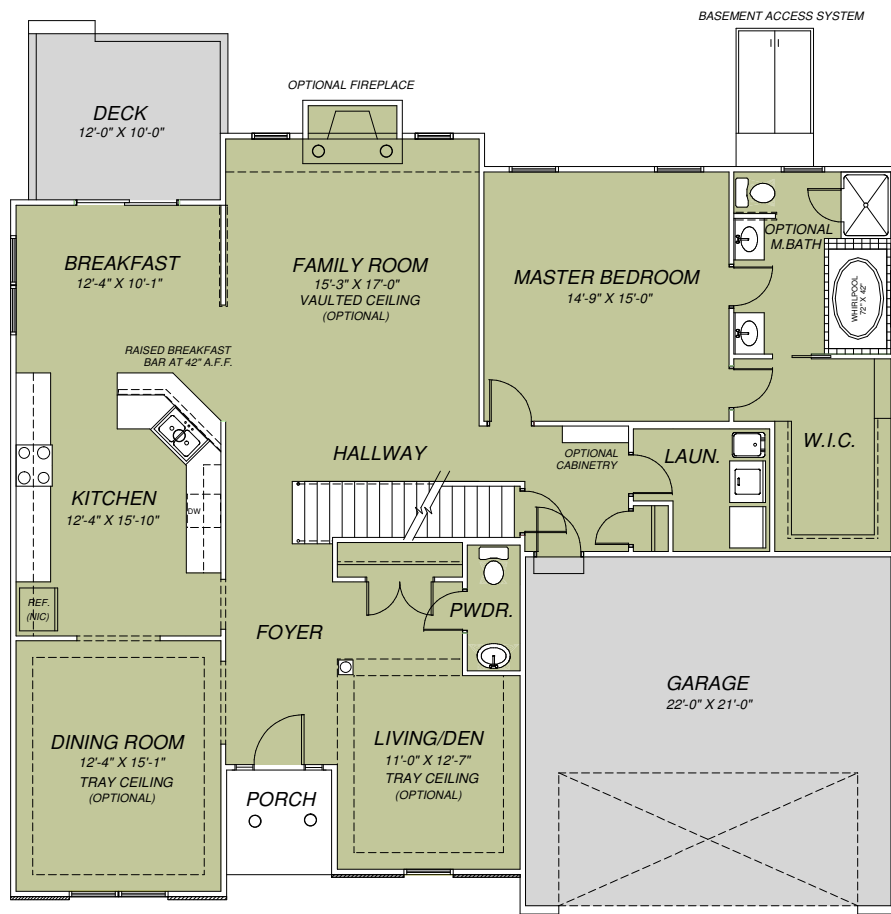

THE BEL AIR

This quality crafted two story home features 2,670 square feet of luxurious living space and includes a first floor master bedroom. Three additional bedrooms, two and one-half baths, and a full basement are also included. A formal dining room, living room/den, a gourmet kitchen, spacious breakfast area and family room, and a covered front porch area also featured.

FIRST FLOOR

SECOND FLOOR

ALTHOUGH ALL ILLUSTRATIONS AND SPECIFICATIONS ARE BELIEVED TO BE CORRECT AT THE TIME OF PUBLICATION, ACCURACY CANNOT BE GUARANTEED. THE RIGHT IS RESERVED TO MAKE CHANGES WITHOUT NOTICE OR OBLIGATION. ROOM SIZES SHOWN ARE APPROXIMATE. UTILITY LOCATIONS AND BASEMENT WINDOWS MAY VARY. SOME FEATURES SHOWN MAY BE OPTIONAL AND NOT INCLUDED IN PRICING. SEE SALES PERSON FOR DETAILS.